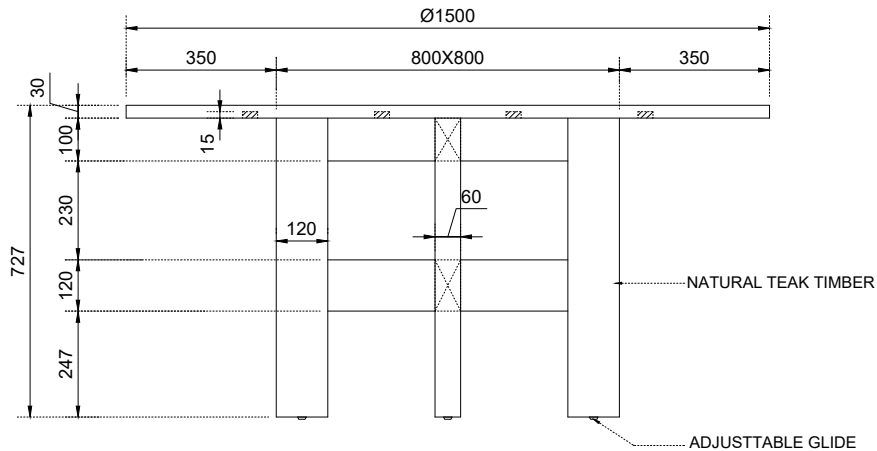

TOP VIEW

FRONT VIEW