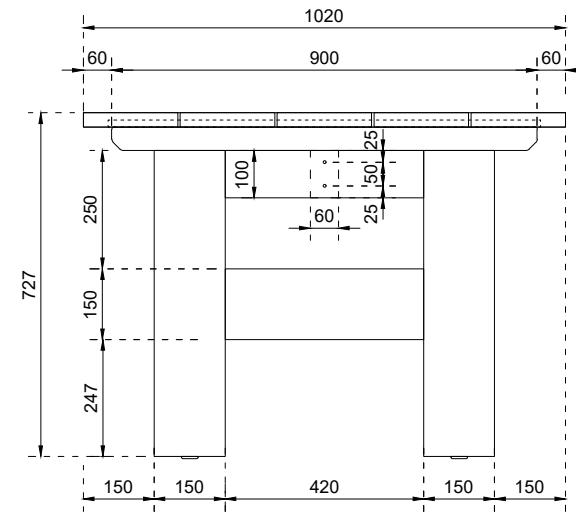

FRONT VIEW

SIDE VIEW

TOP VIEW

COPYRIGHT
Drawing information is confidential. Do not reproduce drawing information unless permitted by product owner. Report any errors immediately.

PLEASE NOTE
Use dimensions shown only. Check and verify all dimensions prior to commencing work. Do not scale drawings.

CLIENT NAME
MCM House

DATE CREATED
27/09/2024

INITIALS
HG

MATERIALS
Natural Teak Timber

DIMENSIONS
Length: 2800mm
Width: 1020mm
Height: 727mm

PRODUCT NAME
1216-2 Johnny Outdoor Rectangle Dining Table 2800

DRAWING NUMBER
0002