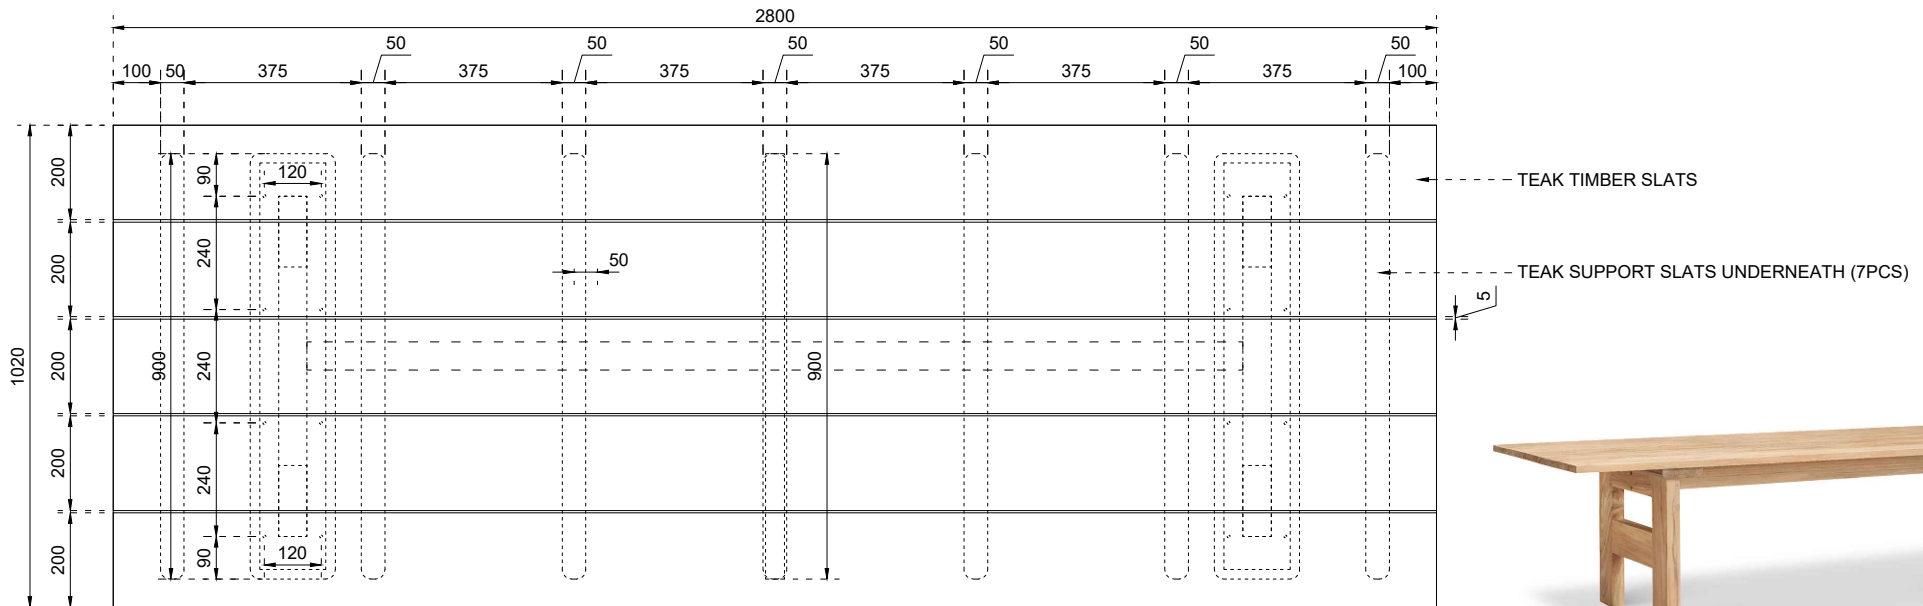

FRONT VIEW

TOP VIEW