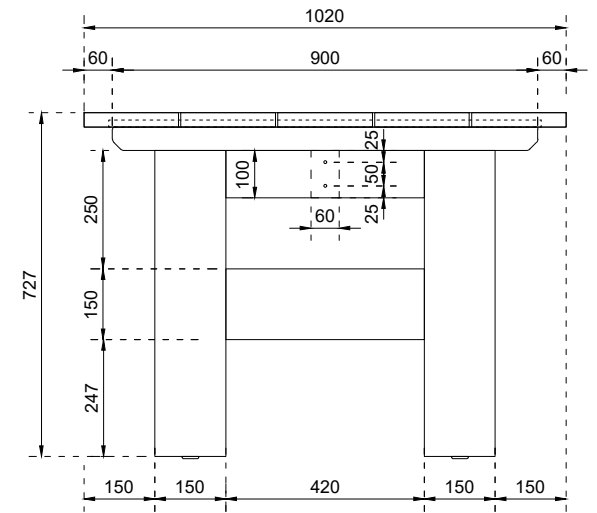

FRONT VIEW

SIDE VIEW

TOP VIEW

COPYRIGHT

Drawing information is confidential. Do not reproduce drawing information unless permitted by product owner. Report any errors immediately.

PLEASE NOTE

Use dimensions shown only. Check and verify all dimensions prior to commencing work. Do not scale drawings.

DIMENSIONS

Length:
Width:
Height:

2000mm
1020mm
727mm

PRODUCT NAME

1216-1 Johnny Outdoor Rectangle Dining Table 2000

DRAWING NUMBER

0002

MCM HOUSE