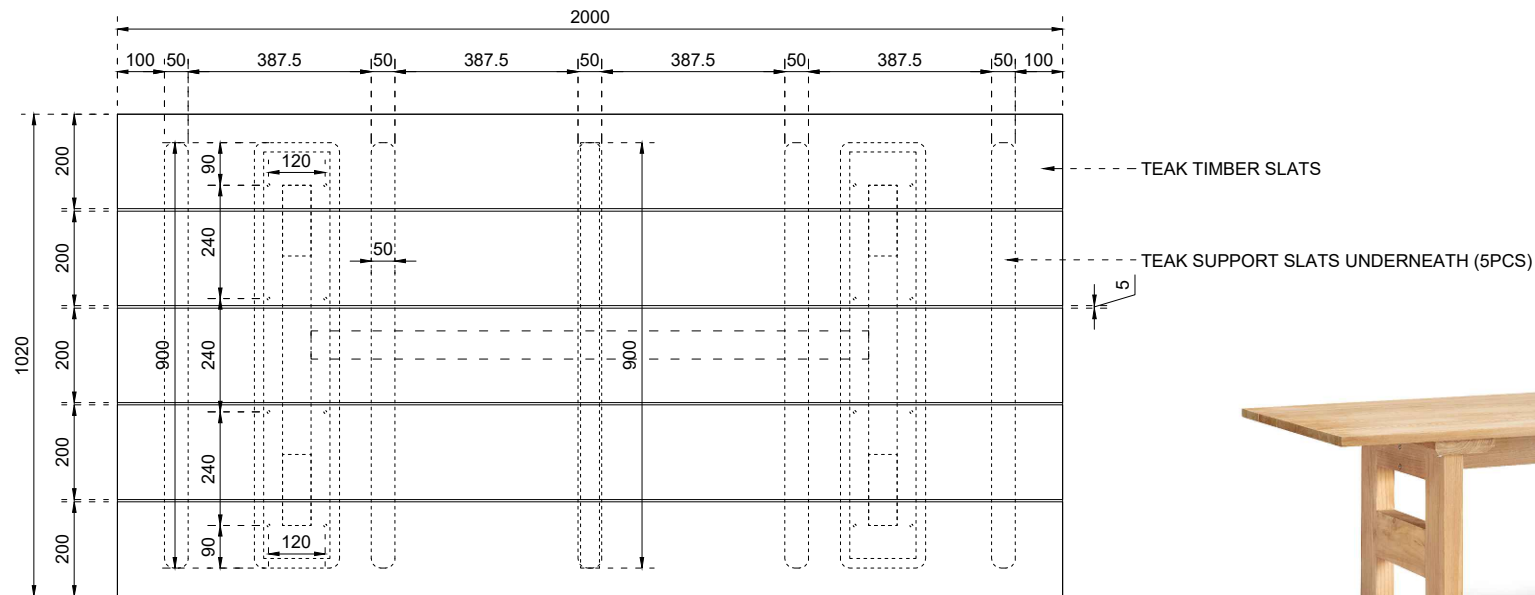

FRONT VIEW

SIDE VIEW

TOP VIEW